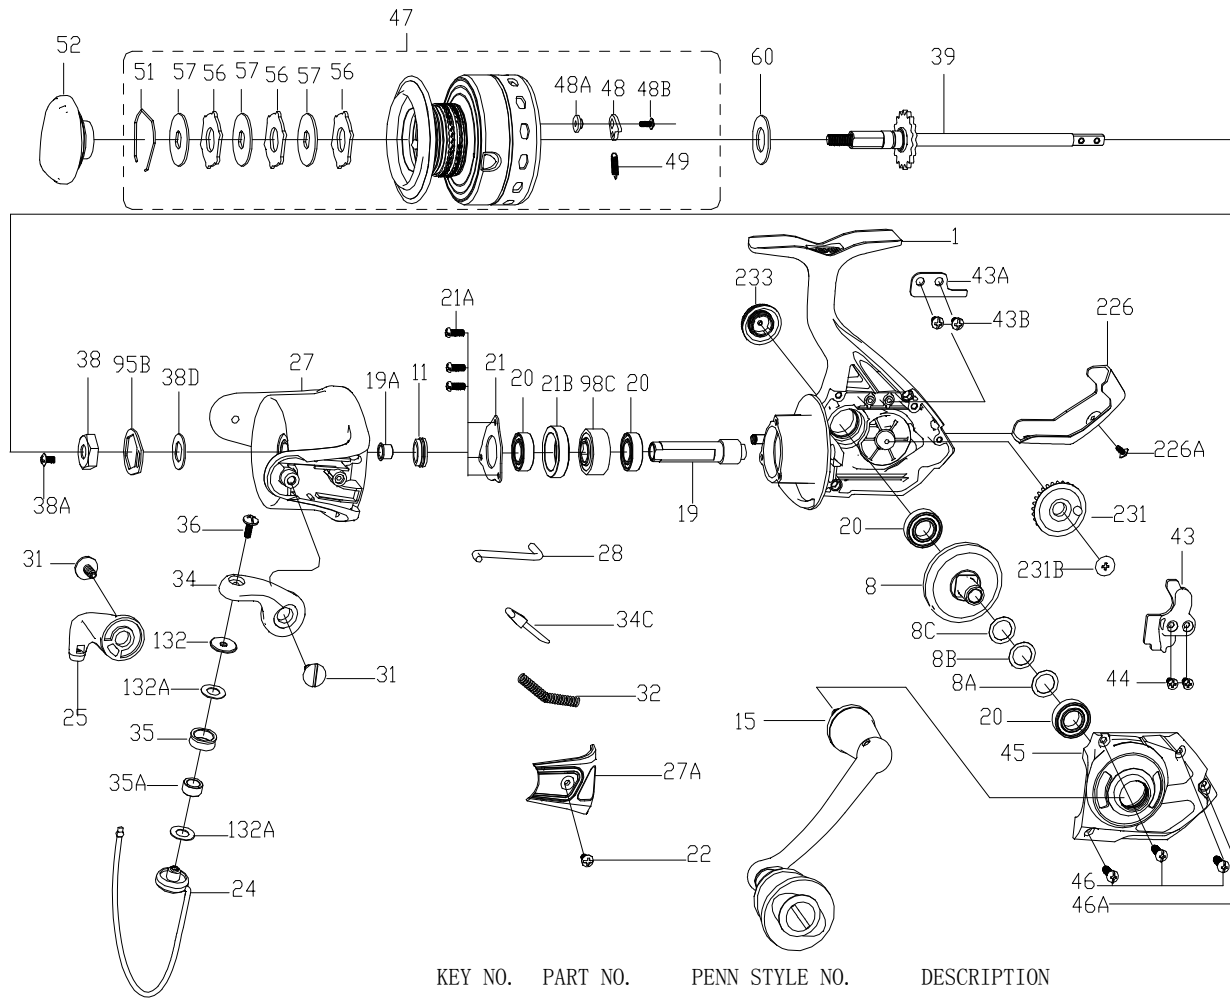

PARTS LIST FOR MODEL AS PURIII5000LE

KEY NO.	PART NO.	PENN STYLE NO.	DESCRIPTION
1	1488480	1-PURIII5000LE	Housing
8	1204009	8-5000PUR	Main Gear
8A	1191030	8A-5000SG	Shim
8B	1485572	8B-PURIII5000	Shim B
8C	1485571	8C-PURIII5000	Shim C
11	1191085	11-5000SG	Bushing
15	1488479	15-PURIII5000LE	Handle Assembly
19	1489171	19-PURIII5000LE	Pinion Gear
19A	1191253	19A-5000SG	Pinion Bushing
20	1204012	20-5000PUR	Ball Bearing (4 req)
21	1192636	21-5000SG	Bearing Retainer
21A	1204016	21A-5000PUR	Bearing Retainer Screw (3 req)